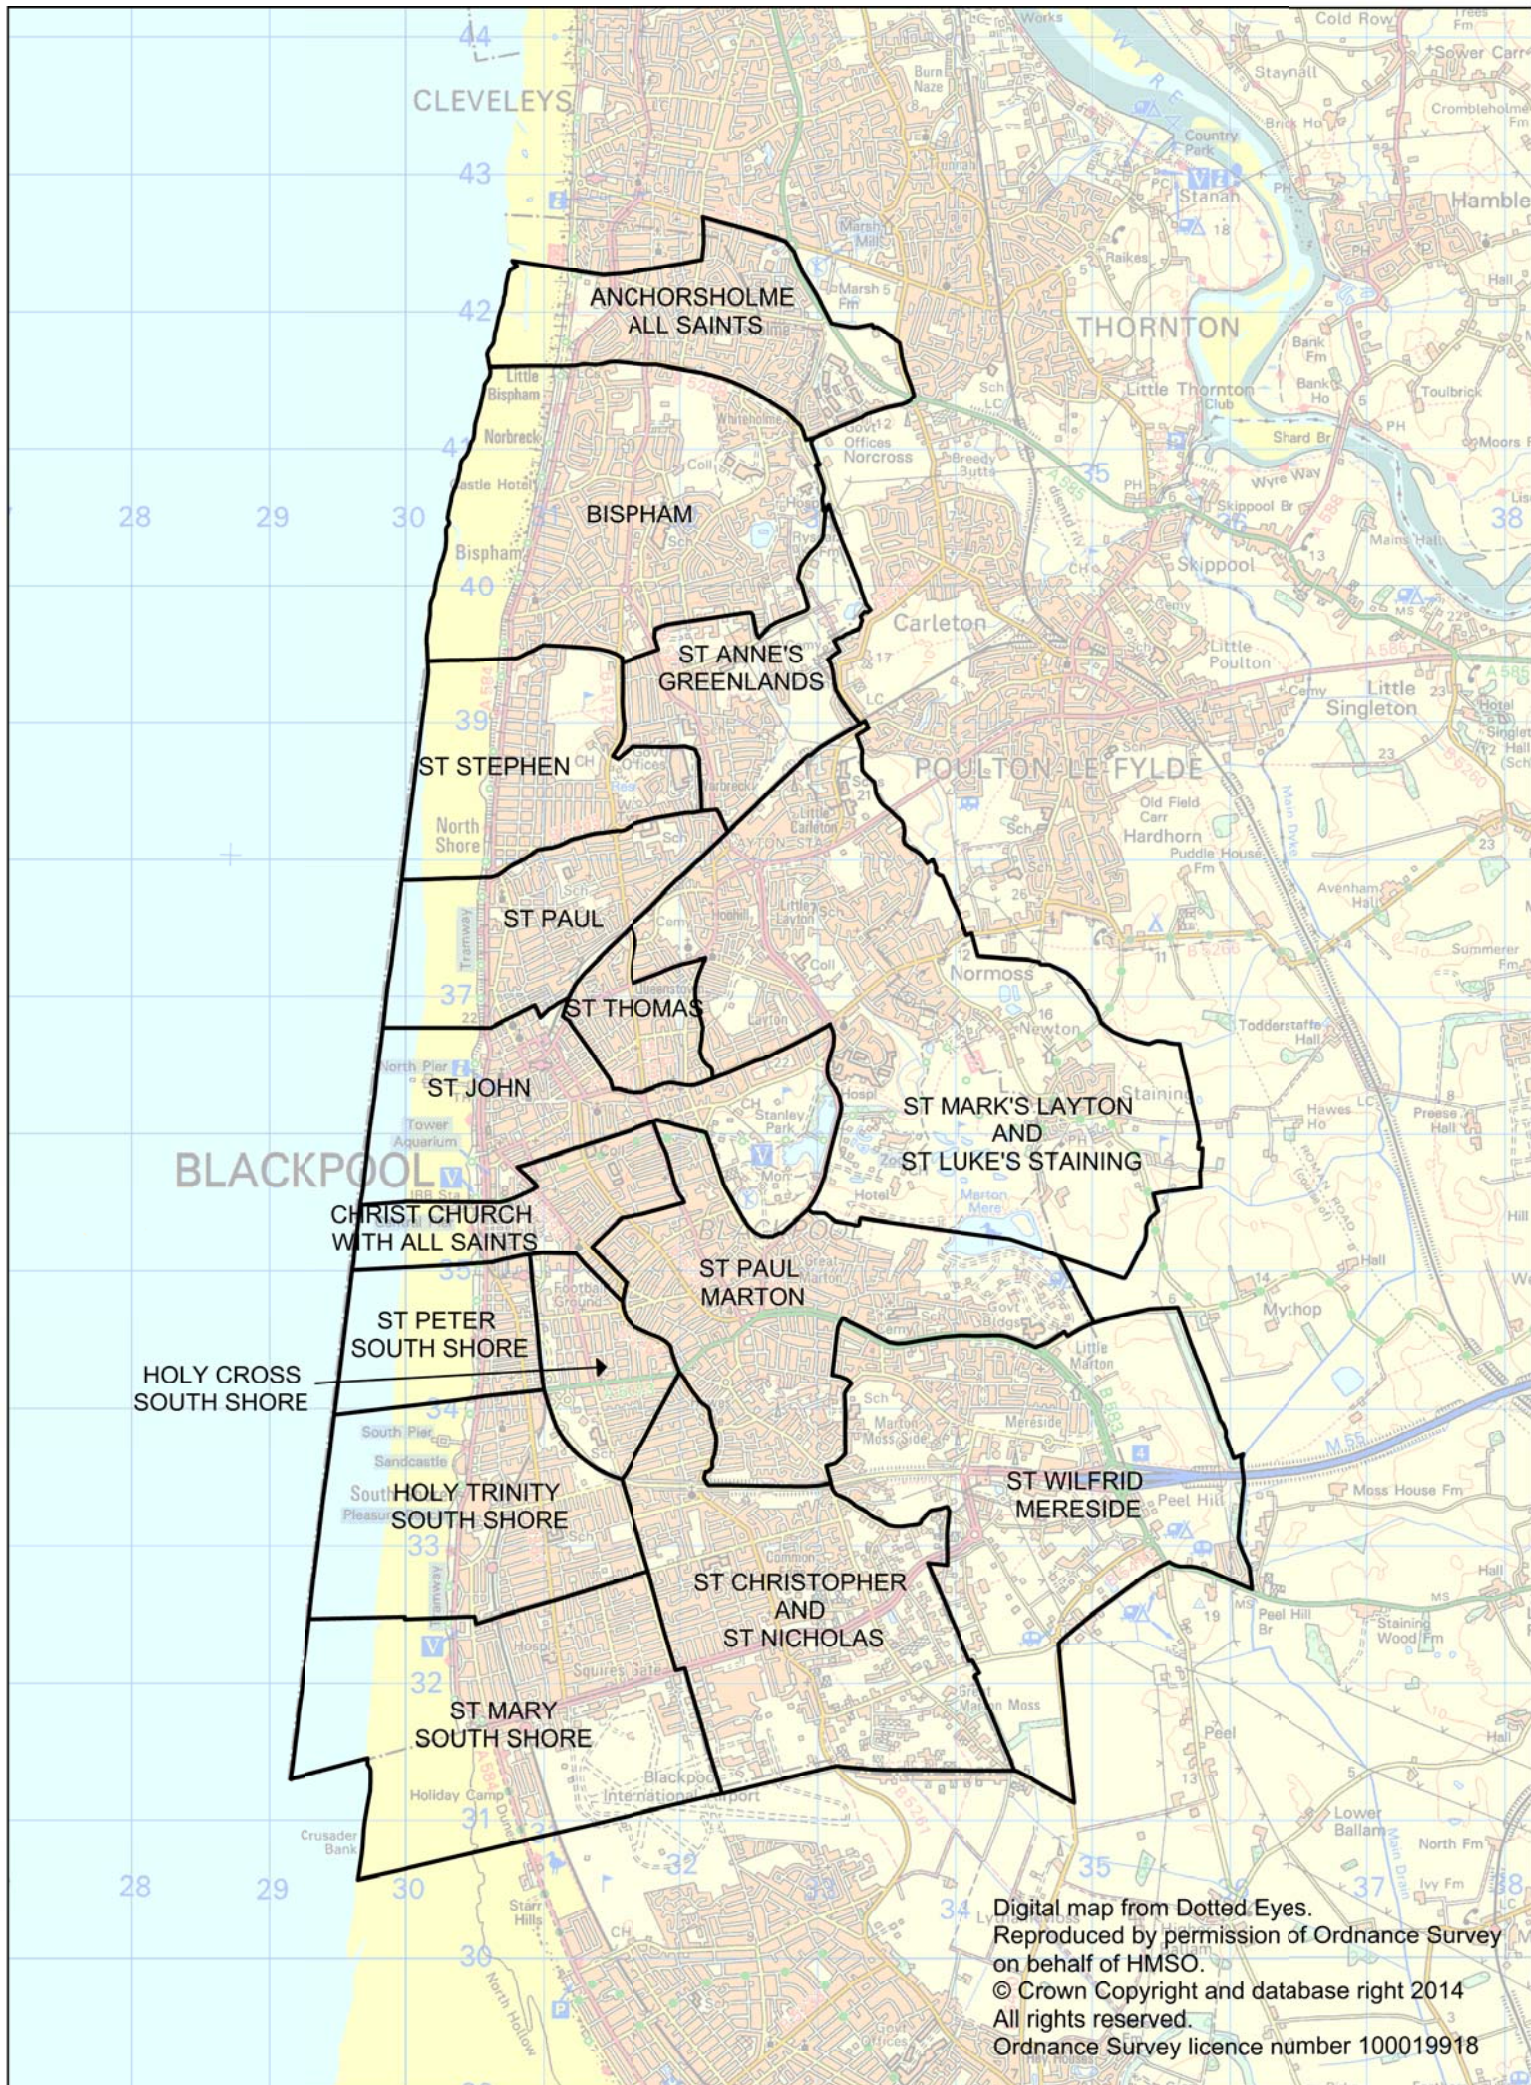

BLACKPOOL

Digital map from Dotted Eyes.
Reproduced by permission of Ordnance Survey
on behalf of HMSO.
© Crown Copyright and database right 2014
All rights reserved.
Ordnance Survey licence number 100019918