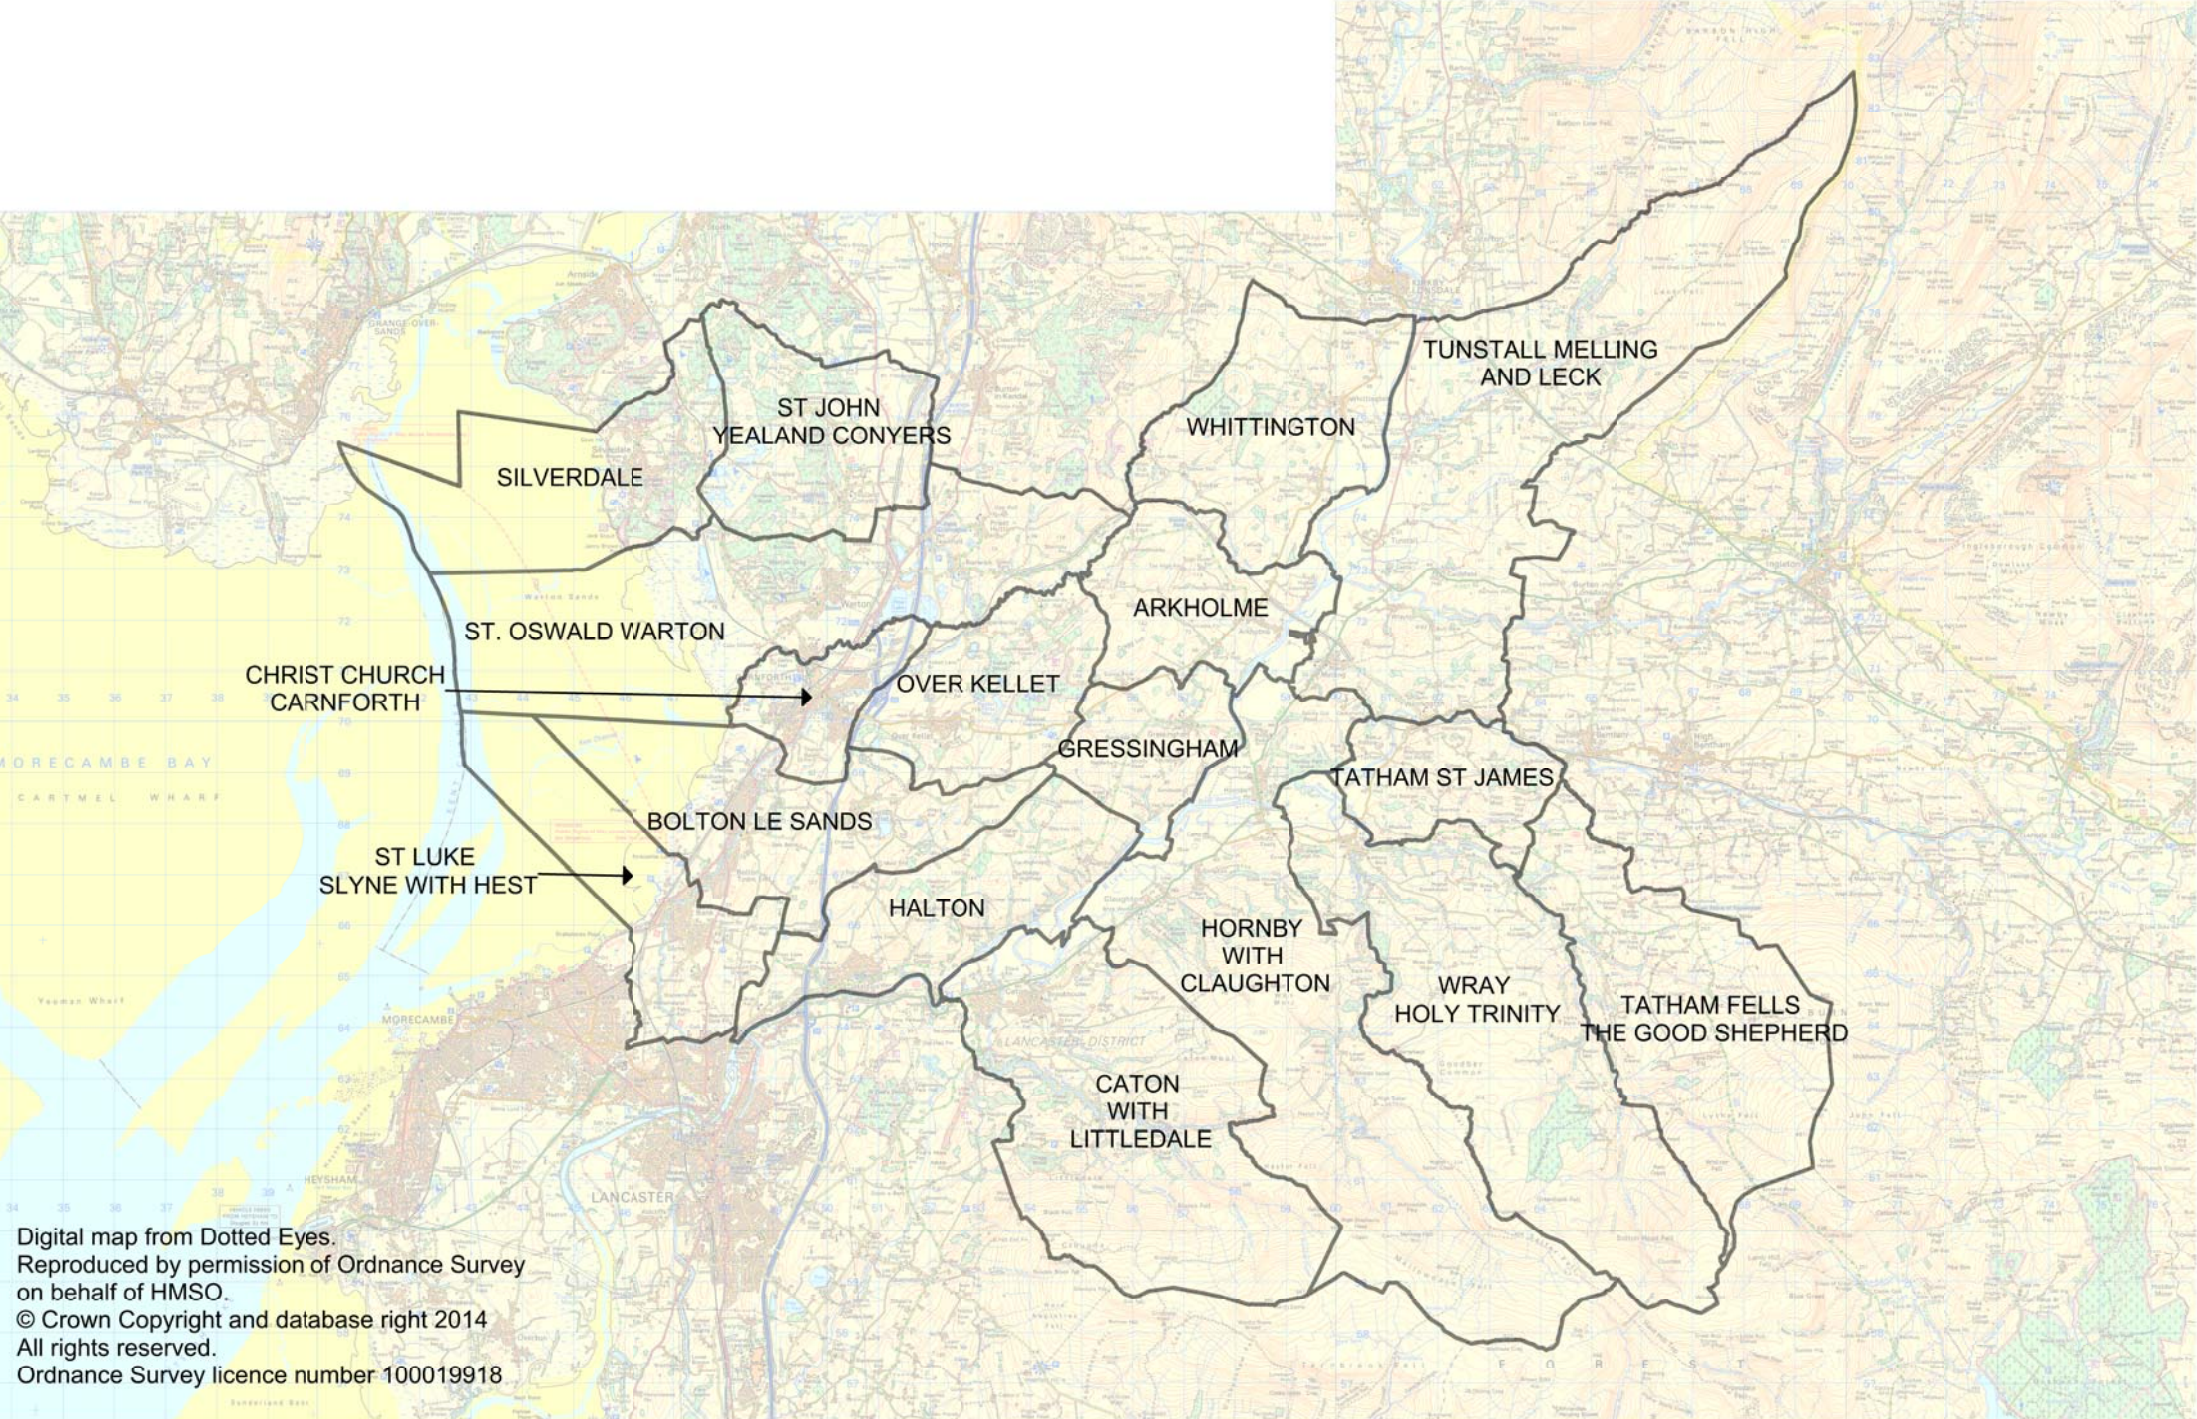

# TUNSTALL

Digital map from Dotted Eyes.  
Reproduced by permission of Ordnance Survey  
on behalf of HMSO.  
© Crown Copyright and database right 2014  
All rights reserved.  
Ordnance Survey licence number 100019918